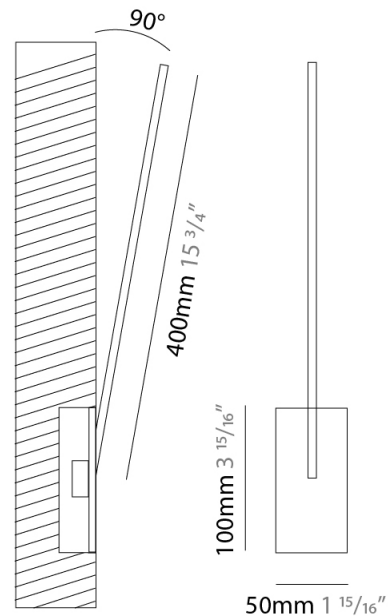

PROJECT	
TYPE	
SPECIFIER	
QUANTITY	
DATE	

SPILLO 1 ROD RECESSED

D46014- -
base number   Color   Finish
                          Temperature   Options

1. To build a product code in our configurator select the specify button on the base model # product page
2. To build a manual product code on this datasheet choose from the options listed below in blue font and add the suffix to the base model #

GENERAL

Series: Spillo
Subseries: Spillo 1 Rod
Brand: Icone
Division: Design
Mounting Type: Recessed
Mounting Location: Wall
Subcategory: Ambient

PHYSICAL

Shape: Rectangle
Width (mm): 50
Width (in): 1 15/16
Height (mm): 400
Height (in): 15 3/4
Light Distribution: Adjustable
Fixture Finish: WHI / BLK / CHR / BGD
Fixture Material: Brass

ELECTRICAL

Lamp Type: LED
Total Output Wattage (W): 4.8
Dimming: 0-10V Dimming
Driver Included: No
Driver Location: Remote
Driver Type: Constant Voltage - 120Vac
Driver Class: Class 2
Input Voltage (V): 120
Output Voltage (V): 12
Upon Request: (Not included, see components) 0-10Vdc dimming / 277Vac

LED

Color Temperature (°K): 2700 / 3000
Nominal Lumen (lm): 440
CRI: >90 CRI
Lamp Life (hrs): 50000

OPTICAL

Adjustability: Tilt 120°

RATINGS AND CERTIFICATIONS

Certified By: Certified for North American Standards
IP rating: IP20