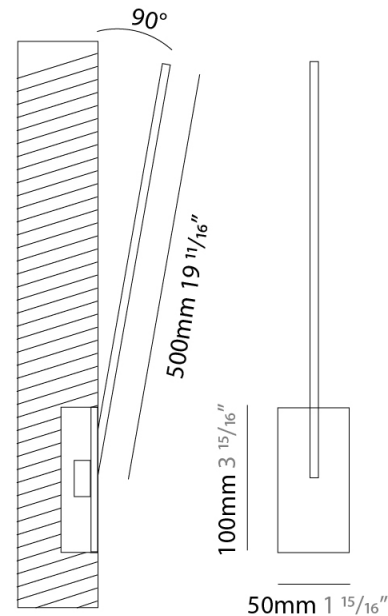

GENERAL

Series: Spillo
 Subseries: Spillo 1 Rod
 Brand: Icone
 Division: Design
 Mounting Type: Recessed
 Mounting Location: Wall
 Subcategory: Ambient

PHYSICAL

Shape: Rectangle
 Width (mm): 50
 Width (in): 1 15/16
 Height (mm): 400
 Height (in): 15 3/4
 Light Distribution: Adjustable
 Fixture Finish: WHI / BLK / CHR / BGD
 Fixture Material: Brass

GENERAL

Series: Spillo
 Subseries: Spillo 1 Rod
 Brand: Icone
 Division: Design
 Mounting Type: Recessed
 Mounting Location: Wall
 Subcategory: Ambient

PHYSICAL

Shape: Rectangle
 Width (mm): 50
 Width (in): 1 15/16
 Height (mm): 500
 Height (in): 19 11/16
 Light Distribution: Adjustable
 Fixture Finish: WHI / BLK / CHR / BGD
 Fixture Material: Brass

LED

Color Temperature (°K): 2700 / 3000
 Nominal Lumen (lm): 550
 CRI: >90 CRI
 Lamp Life (hrs): 50000

OPTICAL

Adjustability: Tilt 120°

RATINGS AND CERTIFICATIONS

Certified By: Certified for North American Standards
 IP rating: IP20

GENERAL

Series: Spillo
 Subseries: Spillo 1 Rod
 Brand: Icone
 Division: Design
 Mounting Type: Recessed
 Mounting Location: Wall
 Subcategory: Ambient

PHYSICAL

Shape: Rectangle
 Width (mm): 50
 Width (in): 1 ¹⁵/₁₆
 Height (mm): 600
 Height (in): 23 ⁵/₈
 Light Distribution: Adjustable
 Fixture Finish: WHI / BLK / CHR / BGD
 Fixture Material: Brass