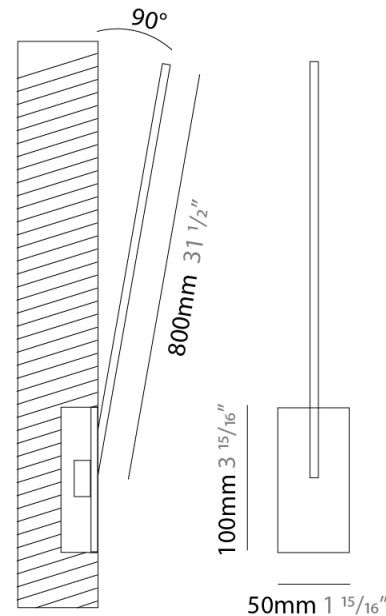

PROJECT	_____
TYPE	_____
SPECIFIER	_____
QUANTITY	_____
DATE	_____

SPILLO 1 ROD RECESSED

D46018- _____ - _____
base number   Color   Finish
                          Temperature   Options

1. To build a product code in our configurator select the specify button on the base model # product page
2. To build a manual product code on this datasheet choose from the options listed below in blue font and add the suffix to the base model #

GENERAL

Series: Spillo
Subseries: Spillo 1 Rod
Brand: Icone
Division: Design
Mounting Type: Recessed
Mounting Location: Wall
Subcategory: Ambient

PHYSICAL

Shape: Rectangle
Width (mm): 50
Width (in): 1 15/16
Height (mm): 800
Height (in): 31 1/2
Light Distribution: Adjustable
Fixture Finish: WHI / BLK / CHR / BGD
Fixture Material: Brass

ELECTRICAL

Lamp Type: LED
Total Output Wattage (W): 10.56
Dimming: 0-10V Dimming
Driver Included: No
Driver Location: Remote
Driver Type: Constant Voltage - 120Vac
Driver Class: Class 2
Input Voltage (V): 120
Output Voltage (V): 12
Upon Request: (Not included, see components) 0-10Vdc dimming / 277Vac

LED

Color Temperature (°K): 2700 / 3000
Nominal Lumen (lm): 880
CRI: >90 CRI
Lamp Life (hrs): 50000

OPTICAL

Adjustability: Tilt 120°

RATINGS AND CERTIFICATIONS

Certified By: Certified for North American Standards
IP rating: IP20