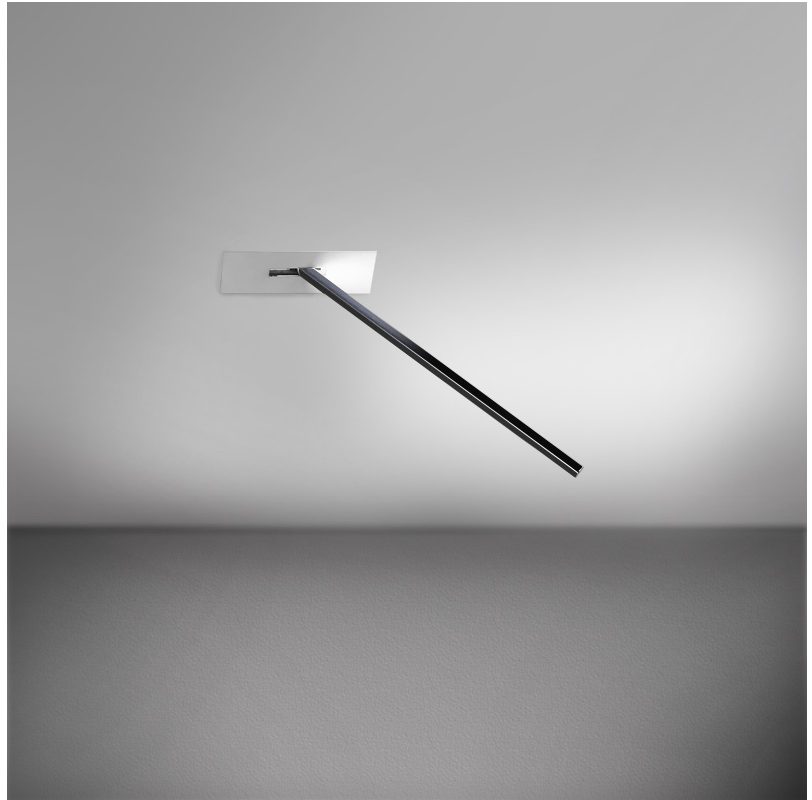

GENERAL

Series: Spillo
 Subseries: Spillo 1 Rod
 Brand: Icone
 Division: Design
 Mounting Type: Recessed
 Mounting Location: Wall
 Subcategory: Ambient

PHYSICAL

Shape: Rectangle
 Width (mm): 50
 Width (in): 1 15/16
 Height (mm): 400
 Height (in): 15 3/4
 Light Distribution: Adjustable
 Fixture Finish: WHI / BLK / CHR / BGD
 Fixture Material: Brass

LED

Color Temperature (°K): 2700 / 3000
 Nominal Lumen (lm): 440
 CRI: >90 CRI
 Lamp Life (hrs): 50000

OPTICAL

Adjustability: Tilt 120°

RATINGS AND CERTIFICATIONS

Certified By: Certified for North American Standards
 IP rating: IP20

SPILLO 1 ROD RECESSED

D46014-

PROJECT _____

TYPE _____

SPECIFIER _____

QUANTITY _____

DATE _____

D

GENERAL

Series: Spillo
 Subseries: Spillo 1 Rod
 Brand: Icone
 Division: Design
 Mounting Type: Recessed
 Mounting Location: Wall
 Subcategory: Ambient

PHYSICAL

Shape: Rectangle
 Width (mm): 50
 Width (in): 1 15/16
 Height (mm): 500
 Height (in): 19 11/16
 Light Distribution: Adjustable
 Fixture Finish: WHI / BLK / CHR / BGD
 Fixture Material: Brass