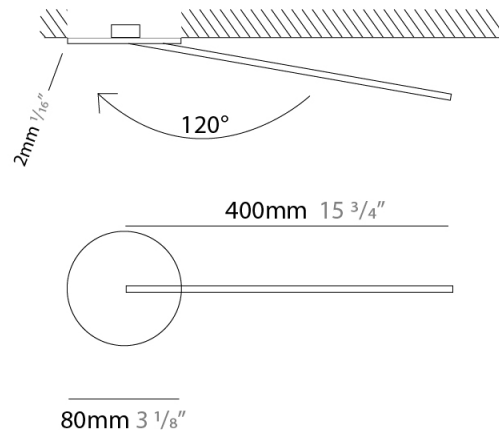

GENERAL

Series: Spillo
 Subseries: Spillo 1 Rod
 Brand: Icone
 Division: Design
 Mounting Type: Recessed
 Mounting Location: Wall
 Subcategory: Ambient

PHYSICAL

Shape: Rectangle
 Width (mm): 50
 Width (in): 1 15/16
 Height (mm): 400
 Height (in): 15 3/4
 Light Distribution: Adjustable
 Fixture Finish: WHI / BLK / CHR / BGD
 Fixture Material: Brass

GENERAL

Series: Spillo
 Subseries: Spillo 1 Rod
 Brand: Icone
 Division: Design
 Mounting Type: Recessed
 Mounting Location: Wall
 Subcategory: Ambient

PHYSICAL

Shape: Rectangle
 Width (mm): 50
 Width (in): 1 15/16
 Height (mm): 500
 Height (in): 19 11/16
 Light Distribution: Adjustable
 Fixture Finish: WHI / BLK / CHR / BGD
 Fixture Material: Brass

GENERAL

Series: Spillo
 Subseries: Spillo 1 Rod Round Base
 Brand: Icone
 Division: Design
 Mounting Type: Recessed
 Mounting Location: Wall
 Subcategory: Ambient

PHYSICAL

Shape: Rectangle
 Width (mm): 50
 Width (in): 1 ¹⁵/₁₆
 Height (mm): 400
 Height (in): 15 ³/₄
 Light Distribution: Adjustable
 Fixture Finish: WHI / BLK / CHR / BGD
 Fixture Material: Brass

LED

Color Temperature (°K): 2700 / 3000
 Nominal Lumen (lm): 440
 CRI: >90 CRI
 Lamp Life (hrs): 50000

OPTICAL

Adjustability: Tilt 120°

RATINGS AND CERTIFICATIONS

Certified By: Certified for North American Standards
 IP rating: IP20