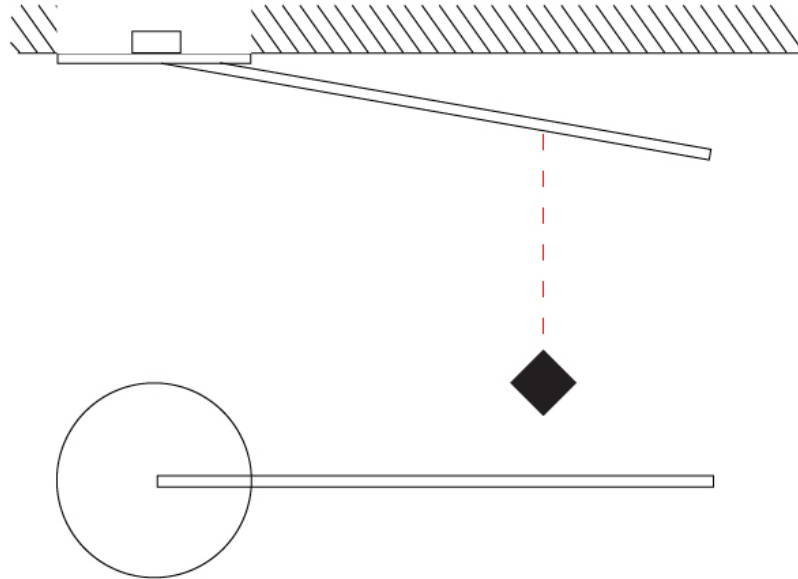

SPILO 1 ROD RECESSED

D46023-

PROJECT

TYPE

SPECIFIER

QUANTITY

DATE

D